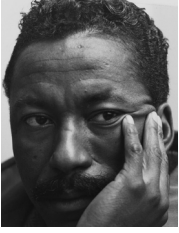

Todd Webb

Gordon Parks, Paris, 1951

Signed & Dated

Gelatin Silver

6 1/2 x 5 in

16.5 x 12.7 cm