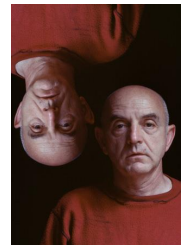

130

Title *Self-Portrait*

Medium Digital chromogenic print with hand-applied text

Date 1983

Image 10 x 7 in.

Edition 1/5

Frame 16 x 20

Value 6500