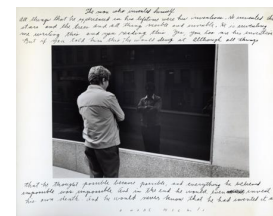

119 Title *Ermanno Olmi*

Medium Gelatin silver print with hand-applied text

Date 1970 Image 4 3/4 x 7 in.

Edition 11/25 Frame 14 x 18

Value 12500