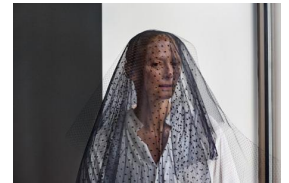

111a **Title** *Sibyl (Tilda Swinton)*

Medium Five digital chromogenic prints with hand-applied text

Date 2016 **Image** 5 x 7 1/2 in. ea.

Edition 2/5 **Frame** 14 x 18

Value 16000