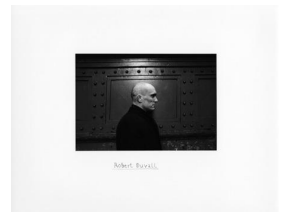

100 **Title** *Robert Duvall*

Medium Gelatin silver print with hand-applied text

Date 1964 **Image** 9 x 13 1/4 in.

Edition 10/25 **Frame** 16 x 20

Value 6500