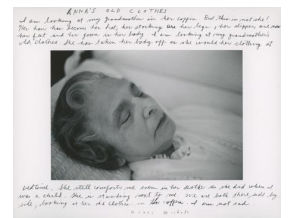

11 Title *Anna Mattasofsky*

Medium Gelatin silver print with hand-applied text
Date 1975 Image 5 13/16 x 7 1/16 in.
Edition 1/25 Frame 14 x 18
Value 6500