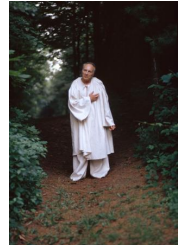

EXHIBITION CHECKLIST

49 **Title** *George Balanchine as Gilles*

Medium Digital chromogenic print with hand-applied text

Date 1972 **Image** 10 x 7 in.

Edition 1/5 **Frame** 16 x 20

Value 6500

50 **Title** *Giorgio de Chirico*