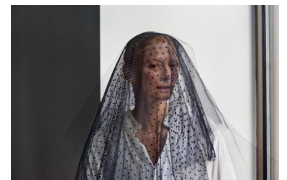

111e **Title** *Sibyl (Tilda Swinton)*

Medium Five digital chromogenic prints with hand-applied text

Date 2016 **Image** 5 x 7 1/2 in. ea.

Edition 2/5 **Frame** 14 x 18

Value 0