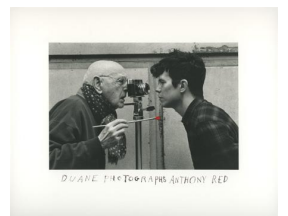

38d **Title** *Duane Photographing Anthony Red*

Medium Oil on five gelatin silver prints with hand-applied text, mounted on board

Date 2015 **Image** 4 10/16 x 6 13/16 in. ea.

Edition 3/5 **Frame** 14 x 18

Value 0