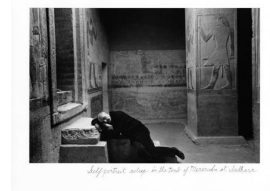

108 **Title** *Asleep in the Tomb of Mereruka at Saqqara*

Medium Gelatin silver print with hand-applied text

Date 1978 **Image** 8 1/8 x 11 7/8 in.

Edition 3/25 **Frame** 16 x 20

Value 12500