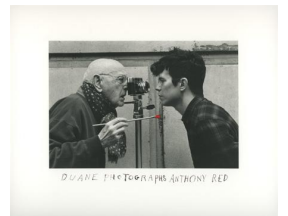

38c **Title** *Duane Photographing Anthony Red*

Medium Oil on five gelatin silver prints with hand-applied text, mounted on board

Date 2015 **Image** 4 10/16 x 6 13/16 in. ea.

Edition 3/5 **Frame** 14 x 18

Value 0