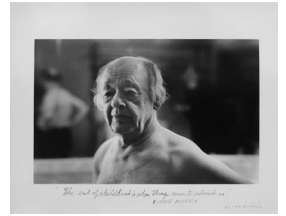

Image 10 x 7 in.

Edition 1/5

Frame 16 x 20

Value 7500

EXHIBITION CHECKLIST

43 **Title** *Eugene Ionesco***Medium** Gelatin silver print with hand-applied text**Date** 1991 **Image** 7 7/8 x 11 5/8 in.**Edition** 1/5 **Frame** 16 x 20**Value** 750044 **Title** *Foto Deco: Chamber Music No. 2***Medium** Antique celluloid photo button with hand-applied oil paint**Date** 2012 **Image****Edition** Unique **Frame** x**Value** 750045 **Title** *Francis Ford Coppola***Medium** Gelatin silver print with hand-applied text**Date** 1982 **Image** 5 5/8 x 8 3/8 in.**Edition** 3/25 **Frame** 14 x 18**Value** 750046 **Title** *Fred Gorree***Medium** Gelatin silver print with hand-applied text**Date** c. 1960s **Image** 5 1/16 x 7 5/16 in.**Edition** Uneditioned **Frame** 14 x 18**Value** 950047 **Title** *Funny Girl (Barbra Streisand)***Medium** Gelatin silver print with hand-applied text**Date** 1962 **Image** 12 x 12 in.**Edition** 2/5 **Frame** 16 x 20**Value** 1250048 **Title** *George Balanchine and Dancers***Medium** Gelatin silver print with hand-applied text**Date** 1971 **Image** 7 1/2 x 9 7/8 in.**Edition** 8/25 **Frame** 16 x 20**Value** 12500

EXHIBITION CHECKLIST

49 **Title** *George Balanchine as Gilles*

Medium Digital chromogenic print with hand-applied text

Date 1972 **Image** 10 x 7 in.

Edition 1/5 **Frame** 16 x 20

Value 6500

50 **Title** *Giorgio de Chirico*