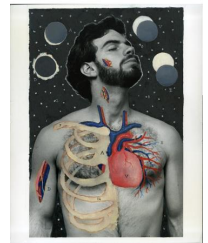

EXHIBITION CHECKLIST

1 **Title** *The Mamas and the Papas***Medium** Gelatin silver print with hand-applied text**Date** 1966 **Image** 11 7/8 x 17 3/4 in.**Edition** 1/5 **Frame** 16 x 20**Value** 12500**2** **Title** *Dave Coulter Inside and Out***Medium** Photograph with hand-applied oil paint, mounted to board**Date** c. 1980 **Image****Edition** Unique **Frame** 24 x 20**Value** 15000**3a** **Title** *A True Portrait of Vincent and Esta***Medium** Six gelatin silver prints with hand-applied text**Date** 1971 **Image** 3 2/8 x 5 1/4 in. ea.**Edition** 4/25 **Frame** 13 x 10 1/4**Value** 6500**4** **Title** *Adam and Eve***Medium** Gelatin silver print with hand-applied text**Date** 1963 **Image** 5 1/4 x 7 5/8 in.**Edition** Uneditioned **Frame** 14 x 18**Value** 11000**5** **Title** *Alice Neel***Medium** Digital chromogenic print with hand-applied text**Date** 1970s **Image** 7 x 10 in.**Edition** 1/5 **Frame** 16 x 20**Value** 6500**6** **Title** *David and Amy Sedaris***Medium** Gelatin silver print with hand-applied text**Date** 2000s **Image** 8 7/8 x 5 15/16 in.**Edition** 1/5 **Frame** 14 x 18**Value** 6500

EXHIBITION CHECKLIST

7 Title *Andy Warhol (hands in front of face)*

Medium Gelatin silver print with hand-applied text
 Date 1958 Image 6 1/2 x 9 7/8 in.
 Edition AP 3/5 Frame 16 x 20
 Value 20000

8 Title *Andy Warhol (Warhol 360)*

Medium Gelatin silver print with hand-applied text
 Date c. 1975-80 Image 2 3/4 x 17 2/8 in.
 Edition Uneditioned Frame 16 x 20
 Value 24000

9a Title *Andy Warhol and his Mother Julia Warhola*

Medium Two gelatin silver prints with hand-applied text
 Date 1958 Image 6 5/16 x 9 3/8 in. ea.
 Edition 8/25 Frame 14 x 18
 Value 20000