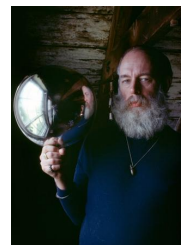

42 **Title** *Edward Gorey*

Medium Digital chromogenic print with hand-applied text

Date 1977

Image 10 x 7 in.

Edition 1/5

Frame 16 x 20

Value 7500