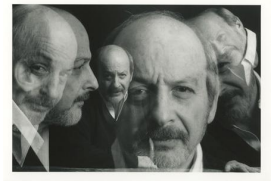

39 **Title** *E.L. Doctorow*

Medium Gelatin silver print with hand-applied text

Date 1981

Image 10 5/8 x 16 in.

Edition 1/5

Frame 16 x 20

Value 12500

40 **Title** *Earth Dreams (Andy Summers)*