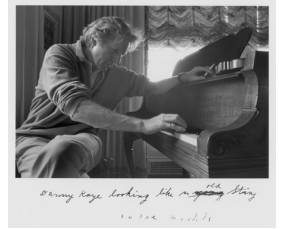

EXHIBITION CHECKLIST

31

Title *Danny Kaye Looking Like an Old Sting*

Medium Gelatin silver print with hand-applied text

Date 1985 **Image** 6 3/4 x 9 1/2 in.

Edition 2/25 **Frame** 14 x 18

Value 9500