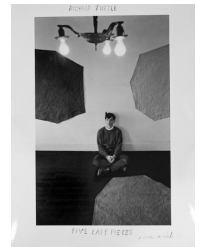

98 **Title** *Richard Tuttle*

Medium Gelatin silver print with hand-applied text

Date c. 1972 **Image** 11 3/4 x 7 7/8 in.

Edition 1/5 **Frame** 16 x 20

Value 7500

99 **Title** *Robert DeNiro and Harvey Keitel contact sheet*

Medium High resolution digital surrogate

Date 1976 **Image**

Edition **Frame** x

Value 0