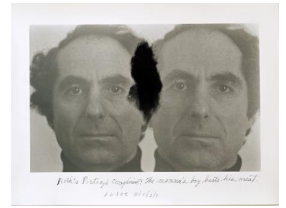

Medium Gelatin silver print with hand-applied text

Date 2000 Image 7 3/4 x 11 3/4 in.

Edition 1/5 Frame 16 x 20

Value 7500

90 Title *Peter Seamus O'Toole*

Medium Gelatin silver print with hand-applied text

Date 1962 Image 7 3/4 x 11 3/4 in.

Edition 1/5 Frame 16 x 20

Value 7500

EXHIBITION CHECKLIST

91 **Title** *Philip Roth***Medium** Gelatin silver print with hand-applied text**Date** 1980s **Image** 7 3/4 x 11 7/8 in.**Edition** 1/5 **Frame** 16 x 20**Value** 750092 **Title** *Pier Paolo Pasolini***Medium** Gelatin silver print with hand-applied text**Date** 1969 **Image** 9 2/8 x 14 in.**Edition** 17/25 **Frame** 16 x 20**Value** 1600093 **Title** *Pythagoras Theorem***Medium** Antique celluloid photo button with hand-applied oil paint**Date** 2012 **Image****Edition** Unique **Frame** x**Value** 750094 **Title** *Ray Johnson***Medium** Gelatin silver print with hand-applied text**Date** c. 1992 **Image** 7 3/4 x 11 3/4 in.**Edition** 1/5 **Frame** 16 x 20**Value** 750095 **Title** *Renata Adler***Medium** Gelatin silver print with hand-applied text**Date** 1980s **Image** 7 7/8 x 11 3/4 in.**Edition** 1/5 **Frame** 16 x 20**Value** 750096 **Title** *René and Georgette Magritte Holding Hands Behind a Tree***Medium** Gelatin silver print with hand-applied text**Date** 1965 **Image** 6 3/4 x 10 in.**Edition** 7/25 **Frame** 16 x 20**Value** 6500