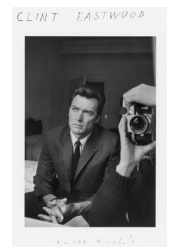

29 **Title** *Clint Eastwood*

Medium Gelatin silver print with hand-applied text
Date 1970s **Image** 12 x 7 15/16 in.
Edition 3/25 **Frame** 16 x 20
Value 6500